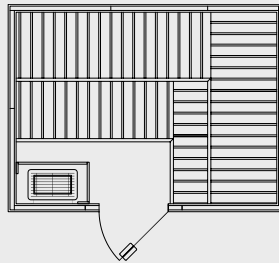

PB44 - 4'x4'

PB46 - 4'x6'

PB56 - 5'x6'

PB66 - 6'x6'

PB66-5 - 6'x6'

PB68 - 6'x8'

PB77-5 - 7'x7'

PB88 - 8'x8'

PB812 - 8'x12'

Typical configurations of Tylo Modular Series. Dimensions are approximate O.D. of sauna room.

Allow 2 ft. of bench per person. Unlimited custom shapes and sizes available for panel-type saunas.