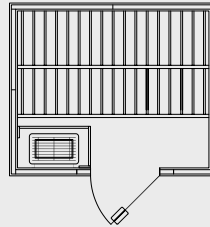

All Modular Packages Include

- Benches, backrests, headrests, heater guard and duck boards
- Prebuilt, prefitted wall and ceiling panels — all completely blind nailed, Aspen interior and exterior
- Prehung all-glass door, hinged left or right, premounted in its own panel
- Heater, rocks, bucket, ladle, light, thermometer and necessary hardware
- Manufactured in the USA by Tylo
- Quick and easy assembly make Tylo the clear choice

PB44 - 4'x4'

PB46 - 4'x6'

PB56 - 5'x6'

PB66 - 6'x6'

PB66-5 - 6'x6'

PB68 - 6'x8'

PB77-5 - 7'x7'

PB88 - 8'x8'

PB812 - 8'x12'

Typical configurations of Tylo Modular Series. Dimensions are approximate O.D. of sauna room.

Allow 2 ft. of bench per person. Unlimited custom shapes and sizes available for panel-type saunas.