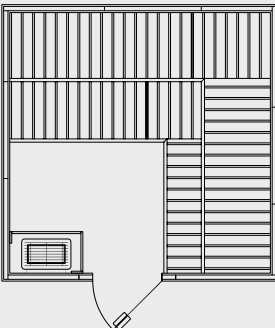

PB44 - 4'x4'

PB46 - 4'x6'

PB56 - 5'x6'

PB66 - 6'x6'

PB66-5 - 6'x6'

PB68 - 6'x8'

PB77-5 - 7'x7'

PB88 - 8'x8'

PB812 - 8'x12'

Typical configurations of Tylo Modular Series. Dimensions are approximate O.D. of sauna room.

Allow 2 ft. of bench per person. Unlimited custom shapes and sizes available for panel-type saunas.