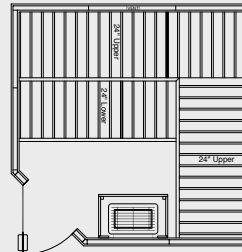

PB44 - 4'x4'

PB46 - 4'x6'

PB56 - 5'x6'

PB66 - 6'x6'

PB66-5 - 6'x6'

PB68 - 6'x8'

PB77-5 - 7'x7'

PB88 - 8'x8'

PB812 - 8'x12'

Typical configurations of Tylo Modular Series. Dimensions are approximate O.D. of sauna room.

Allow 2 ft. of bench per person. Unlimited custom shapes and sizes available for panel-type saunas.