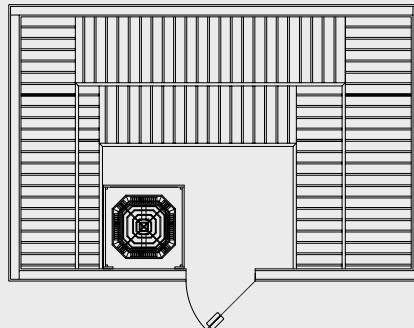

PB44 - 4'x4'

PB46 - 4'x6'

PB56 - 5'x6'

PB66 - 6'x6'

PB66-5 - 6'x6'

PB68 - 6'x8'

PB77-5 - 7'x7'

PB88 - 8'x8'

PB812 - 8'x12'

Typical configurations of Tylo Modular Series. Dimensions are approximate O.D. of sauna room.

Allow 2 ft. of bench per person. Unlimited custom shapes and sizes available for panel-type saunas.